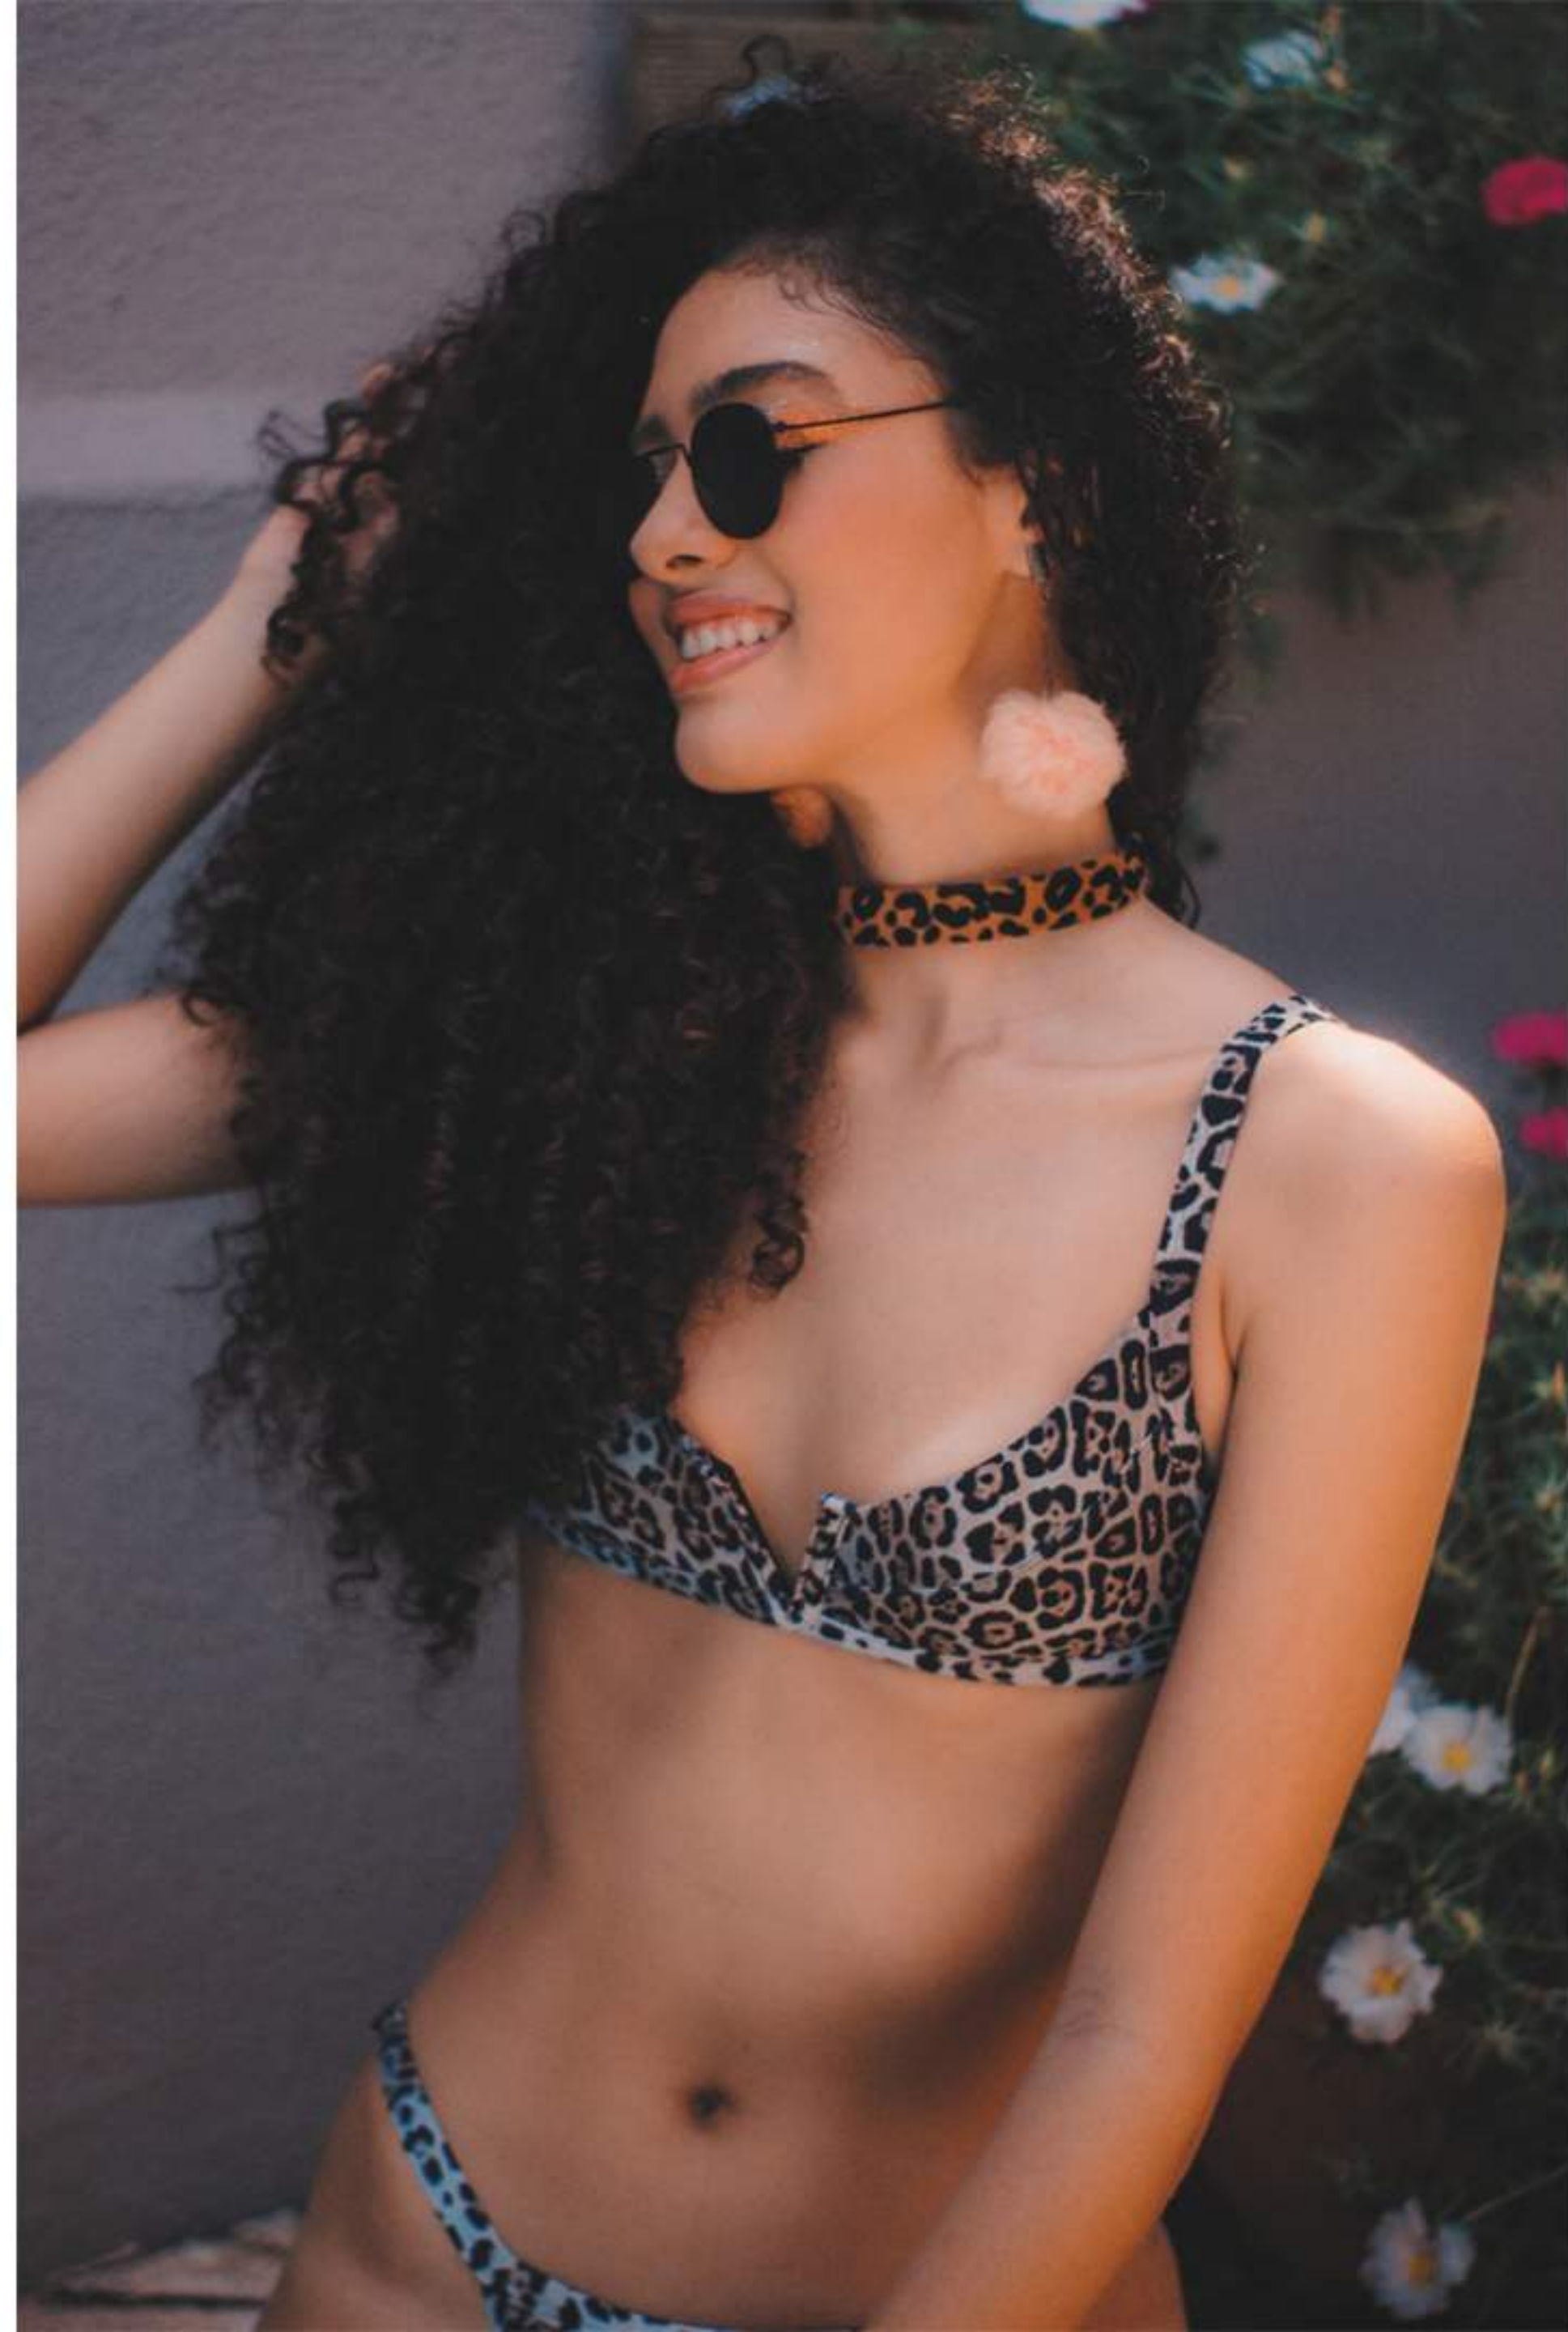

---

TAYLLA

---

Height : 181cm / 5'11"

Bust 81.28cm / 32"

Waist 60.96cm / 24"

Hip 93.98cm / 37"

Dark Brown Hair

Black Eyes

---

TAYLLA

---

Polaroids