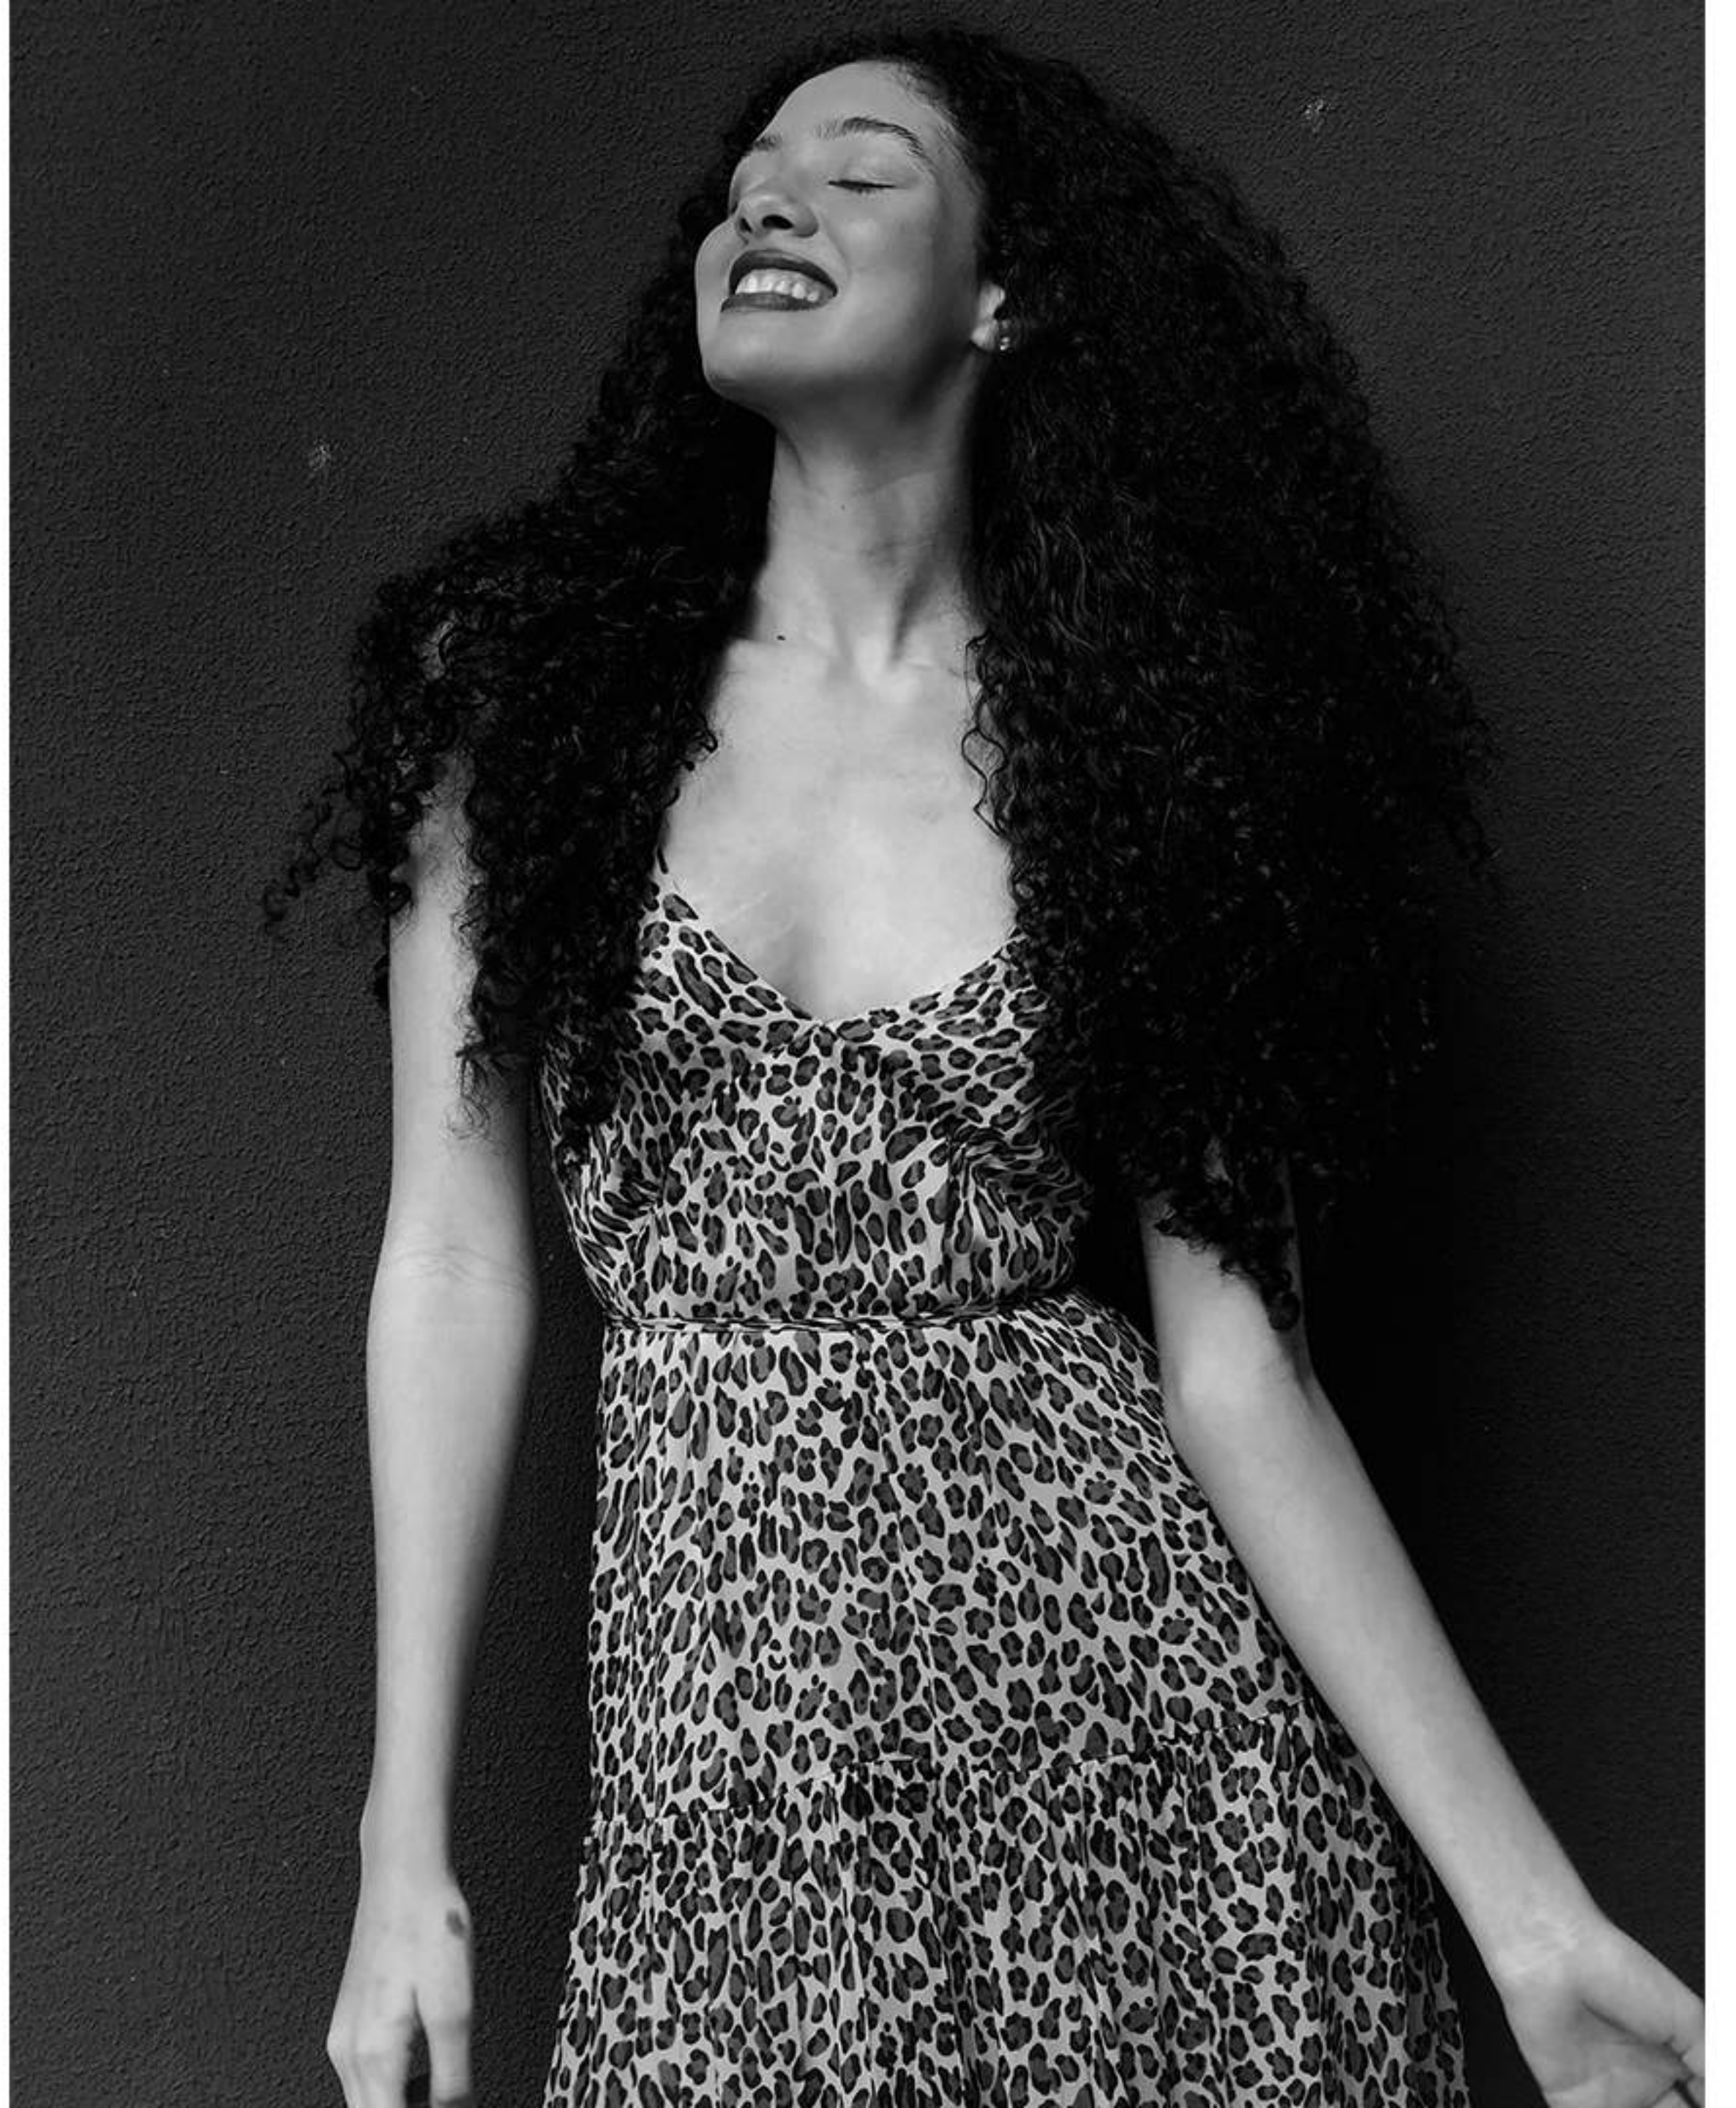

---

TAYLLA

---

Height : 181cm / 5'11"

Bust 81.28cm / 32"

Waist 60.96cm / 24"

Hip 93.98cm / 37"

Dark Brown Hair

Black Eyes

---

TAYLLA

---

Polaroids